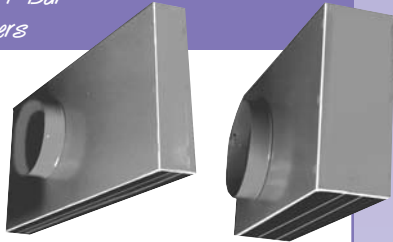

See Other Side
For Additional Products

CARNES®

Your Single Source For All Your HVAC Needs

LINECARD: REGISTERS, GRILLES & DIFFUSERS

▶ *Adjustable Pattern T-Bar
Plenum Slot Diffusers*

Model DASC

◀ *Drum Louvers*

Model RAWA

▶ *Eggcrate Return*

Model RAPAF

◀ *Extruded Aluminum Supply and Returns*

Model RASMH

▶ *Security Registers,
Grilles and Diffusers*

▶ *Fixed Pattern
T-Bar Plenum Slot Diffusers*

Model DFSA-Supply
and
DFRA-Return