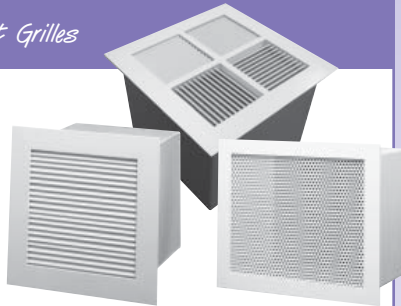

CARNES®

Your Single Source For All Your HVAC Needs

LINECARD: REGISTERS, GRILLES & DIFFUSERS

▶ *Stamped Louvered Diffusers*

Model SFTB

▶ *Plaque Diffuser*

Model SFPA

◀ *Remote Activated Diffuser*

Model SRAD

◀ *VAV Thermal Diffuser*

Model SFPV

▶ *Suicide Deterrent Grilles*

Model RSPA

▶ *Stamped Perforated Diffusers Round and Square Neck*

Model SPAB

◀ *Modular Core Diffuser*

Model SMFA

◀ *Round Diffusers*

Model SSEA

▶ *Diffuser Auxiliary Frame*

Model KXFAA

▶ *Channelaire™ Diffusers*

Model CHDB

For additional models visit www.carnes.com
608/845-6411