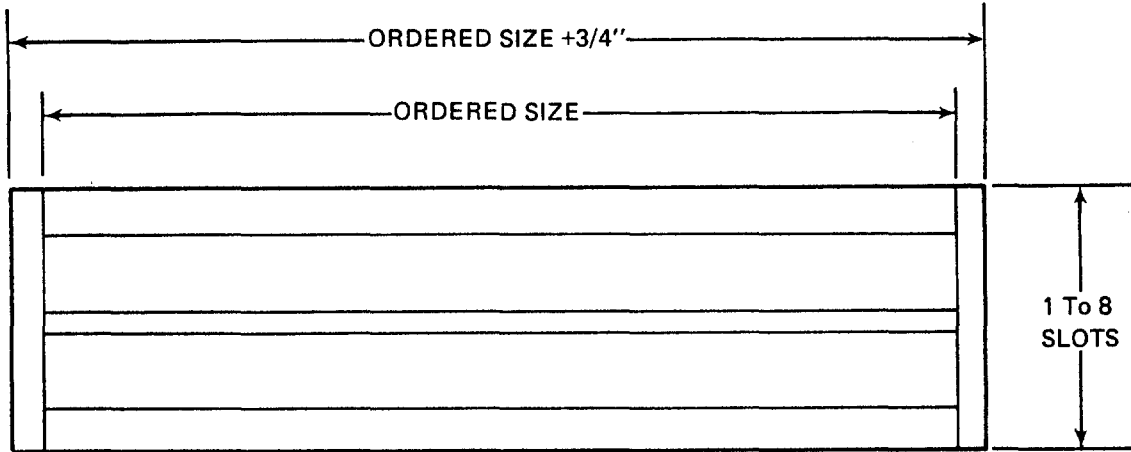

SPECIFICATION SHEET MODEL CH CHANNEL-AIRE EXTRUDED ALUMINUM SLOT TYPE DIFFUSER WITH END CAP FOR T-BAR MOUNTING

CARNES COMPANY, A Division of Wehr Corporation, 448 S. Main Street, Verona, Wisconsin 53593 — Phone: (608) 845-6411

EXTERIOR FACE