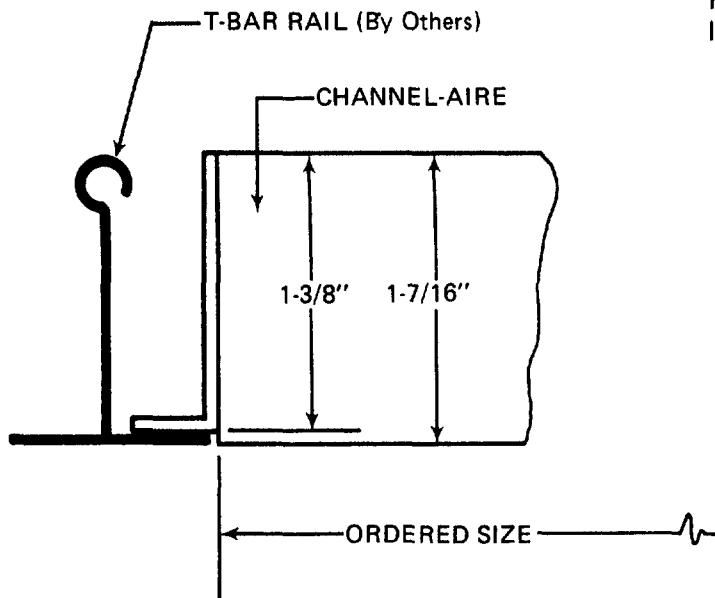

## SPECIFICATION SHEET MODEL CH CHANNEL-AIRE EXTRUDED ALUMINUM SLOT TYPE DIFFUSER WITH END CAP FOR T-BAR MOUNTING

CARNES COMPANY, A Division of Wehr Corporation, 448 S. Main Street, Verona, Wisconsin 53593 — Phone: (608) 845-6411

### NOTES:

1. Maximum ordered size for one piece construction is 72".
2. Available in all frame styles and slot widths.
3. Ordered size of channel-aire is 1" shorter than ceiling grid centers. (Example: For T-bars on 48" centers, order 47" long diffuser).

CROSS SECTION  
MOUNTING DETAILS