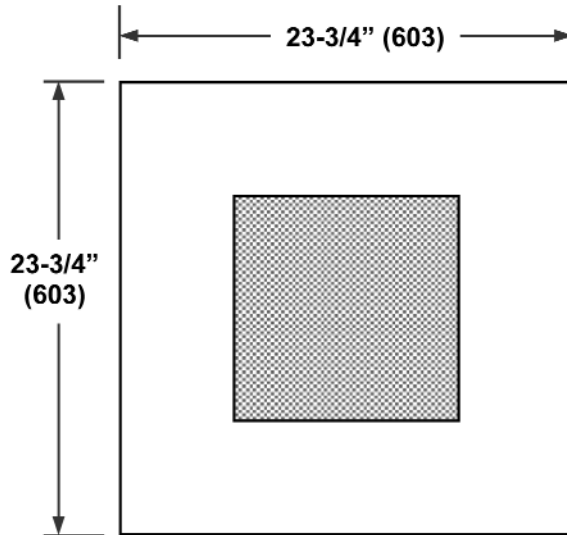

Imperial [IP] Dimensions  
Metric (SI) in Parentheses

CARNES COMPANY 448 S. Main St., P. O. Box 930040, Verona, WI 53593-0040 Phone: (608)845-6411 Fax: (608)845-6504 www.carnes.com

#### Panel Option "P"

- Lays into 24"x48" T-bar.
- Can be mounted to 24"x24" ceiling plates (Shown at right).
- Can be mounted to 12"x12" ceiling plates.
- Material matches the ceiling plate of the diffuser it is being mounted to.
- Metric dimensions are given in millimeters.

#### Panel Option "Q"

- Lays into 24"x24" T-bar.
- Can be mounted to 12"x12" ceiling plates (Shown at right).
- Material matches the ceiling plate of the diffuser it is being mounted to.
- Metric dimensions are given in millimeters.

#### Panel Option "R"

- Lays into 12"x24" T-bar.
- Can be mounted to 12"x12" ceiling plates (Shown at right).
- Material matches the ceiling plate of the diffuser it is being mounted to.
- Metric dimensions are given in millimeters.