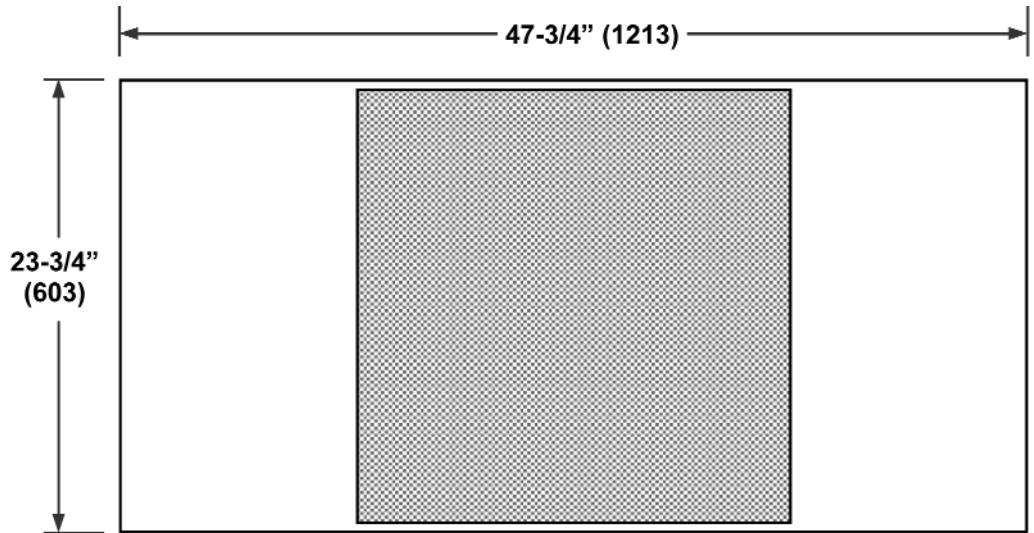

Imperial [IP] Dimensions  
Metric (SI) in Parentheses

CARNES COMPANY 448 S. Main St., P. O. Box 930040, Verona, WI 53593-0040 Phone: (608)845-6411 Fax: (608)845-6504 www.carnes.com

#### Panel Option "P"

- Lays into 24"x48" T-bar.
- Can be mounted to 24"x24" ceiling plates (Shown at right).
- Can be mounted to 12"x12" ceiling plates.
- Material matches the ceiling plate of the diffuser it is being mounted to.
- Metric dimensions are given in millimeters.

#### Panel Option "Q"

- Lays into 24"x24" T-bar.
- Can be mounted to 12"x12" ceiling plates (Shown at right).
- Material matches the ceiling plate of the diffuser it is being mounted to.
- Metric dimensions are given in millimeters.

#### Panel Option "R"

- Lays into 12"x24" T-bar.
- Can be mounted to 12"x12" ceiling plates (Shown at right).
- Material matches the ceiling plate of the diffuser it is being mounted to.
- Metric dimensions are given in millimeters.