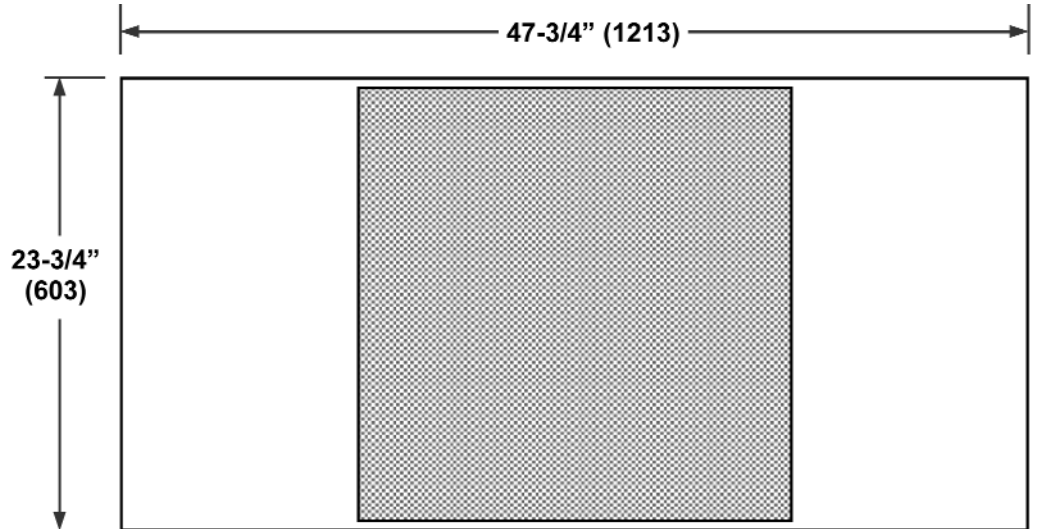

Imperial [IP] Dimensions  
Metric (SI) in Parentheses

CARNES COMPANY 448 S. Main St., P. O. Box 930040, Verona, WI 53593-0040 Phone: (608)845-6411 Fax: (608)845-6470 www.carnes.com

#### Panel Option "P"

- Lays into 24"x48" T-bar.
- Can be mounted to 24"x24" ceiling plates (Shown at right).
- Can be mounted to 12"x12" ceiling plates.
- Material matches the ceiling plate of the diffuser it is being mounted to.
- Metric dimensions are given in millimeters.

#### Panel Option "Q"

- Lays into 24"x24" T-bar.
- Can be mounted to 12"x12" ceiling plates (Shown at right).
- Material matches the ceiling plate of the diffuser it is being mounted to.
- Metric dimensions are given in millimeters.

#### Panel Option "R"

- Lays into 12"x24" T-bar.
- Can be mounted to 12"x12" ceiling plates (Shown at right).
- Material matches the ceiling plate of the diffuser it is being mounted to.
- Metric dimensions are given in millimeters.