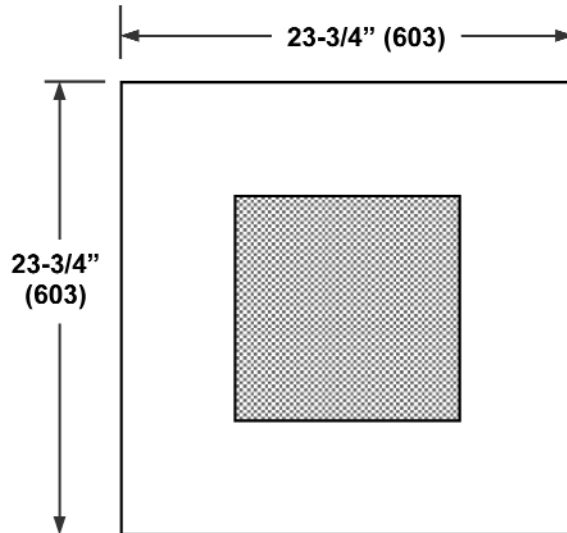

Imperial [IP] Dimensions  
Metric (SI) in Parentheses

CARNES COMPANY 448 S. Main St., P. O. Box 930040, Verona, WI 53593-0040 Phone: (608)845-6411 Fax: (608)845-6470 www.carnes.com

#### Panel Option "P"

- Lays into 24"x48" T-bar.
- Can be mounted to 24"x24" ceiling plates (Shown at right).
- Can be mounted to 12"x12" ceiling plates.
- Material matches the ceiling plate of the diffuser it is being mounted to.
- Metric dimensions are given in millimeters.

#### Panel Option "Q"

- Lays into 24"x24" T-bar.
- Can be mounted to 12"x12" ceiling plates (Shown at right).
- Material matches the ceiling plate of the diffuser it is being mounted to.
- Metric dimensions are given in millimeters.

#### Panel Option "R"

- Lays into 12"x24" T-bar.
- Can be mounted to 12"x12" ceiling plates (Shown at right).
- Material matches the ceiling plate of the diffuser it is being mounted to.
- Metric dimensions are given in millimeters.