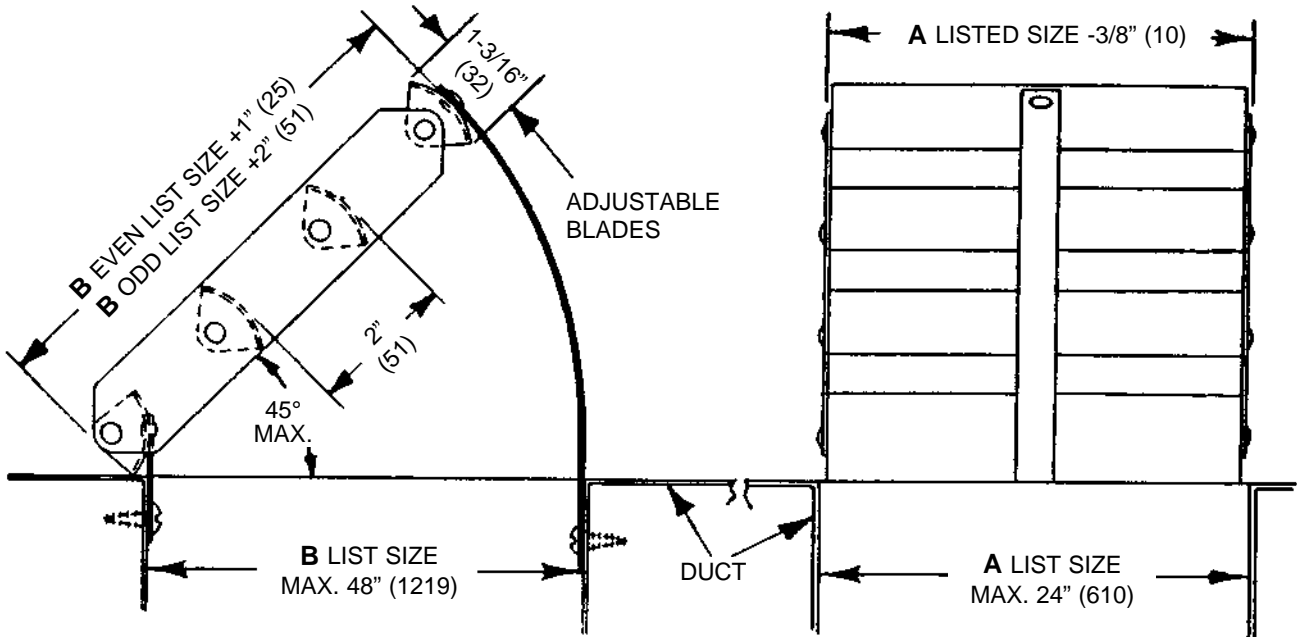

Imperial [IP] Dimensions
Metric (SI) in Parentheses

CARNES COMPANY 448 S. Main St., P. O. Box 930040, Verona, WI 53593-0040 Phone: (608)845-6411 Fax: (608)845-6504 www.carnes.com

**USE MULTIPLES FOR
LARGER IN THIS DIMENSIONS**

Notes:

1. Cold roll steel construction.
2. For use with steel and aluminum square and rectangular diffusers, and steel and aluminum registers and grilles.
3. Standard finish is #04 Gray electrocoat enamel.