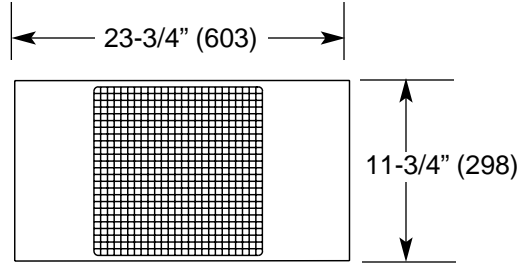

Imperial [IP] Dimensions  
*SI (Metric) In Parentheses*

CARNES COMPANY, 448 S. Main St., P. O. Box 930040, Verona, WI. 53593-0040 Phone: 608/845-6411 Fax: 608/845-6470 E-Mail: carnes@carnes.com www.carnes.com

**Panel Option 12**

Used on 12" x 12" units to fit 12" x 24" T-bar

**Note:**

1. These options are used only when the nominal face size is smaller than the nominal grid size.
2. Unit height is unchanged from standard when this option is used.
3. Panel construction will be the same as the frame material of the base unit.

**Panel Option 22**

Used on 12" x 12" units to fit 24" x 24" T-bar

**Panel Option 24**

Used on 12" x 12" units to fit 24" x 48" T-bar

Used on 24" x 24" units to fit 24" x 48" T-bar