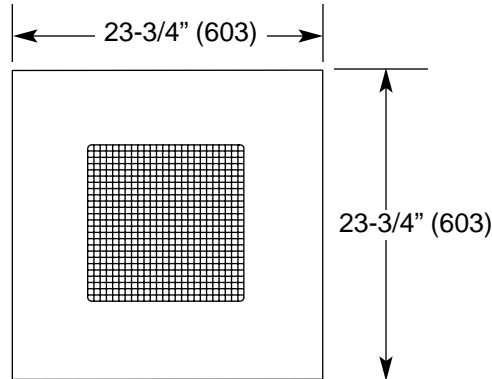

Imperial [IP] Dimensions  
*SI (Metric) In Parentheses*

CARNES COMPANY, 448 S. Main St., P. O. Box 930040, Verona, WI. 53593-0040 Phone: 608/845-6411 Fax: 608/845-6470 E-Mail: carnes@carnes.com www.carnes.com

**Panel Option 12**

Used on 12" x 12" units to fit 12" x 24" T-bar

**Note:**

1. These options are used only when the nominal face size is smaller than the nominal grid size.
2. Unit height is unchanged from standard when this option is used.
3. Panel construction will be the same as the frame material of the base unit.

**Panel Option 22**

Used on 12" x 12" units to fit 24" x 24" T-bar

**Panel Option 24**

Used on 12" x 12" units to fit 24" x 48" T-bar

Used on 24" x 24" units to fit 24" x 48" T-bar