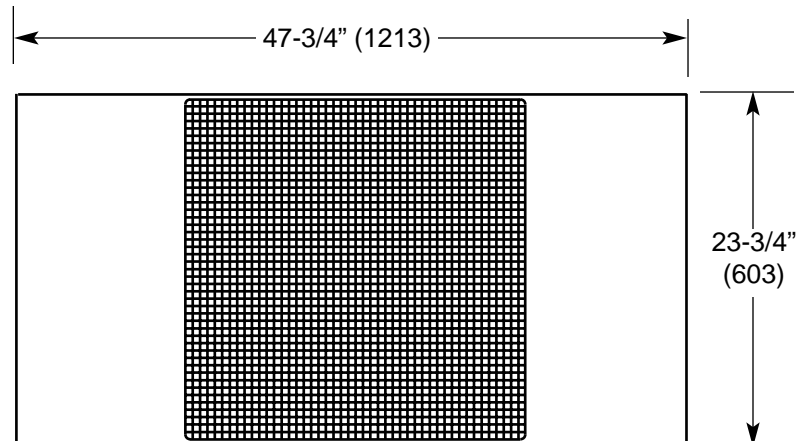

Imperial [IP] Dimensions  
*SI (Metric) In Parentheses*

CARNES COMPANY, 448 S. Main St., P. O. Box 930040, Verona, WI. 53593-0040 Phone: 608/845-6411 Fax: 608/845-6470 E-Mail: carnes@carnes.com www.carnes.com

**Panel Option 12**

Used on 12" x 12" units to fit 12" x 24" T-bar

**Note:**

1. These options are used only when the nominal face size is smaller than the nominal grid size.
2. Unit height is unchanged from standard when this option is used.
3. Panel construction will be the same as the frame material of the base unit.

**Panel Option 22**

Used on 12" x 12" units to fit 24" x 24" T-bar

**Panel Option 24**

Used on 12" x 12" units to fit 24" x 48" T-bar

Used on 24" x 24" units to fit 24" x 48" T-bar