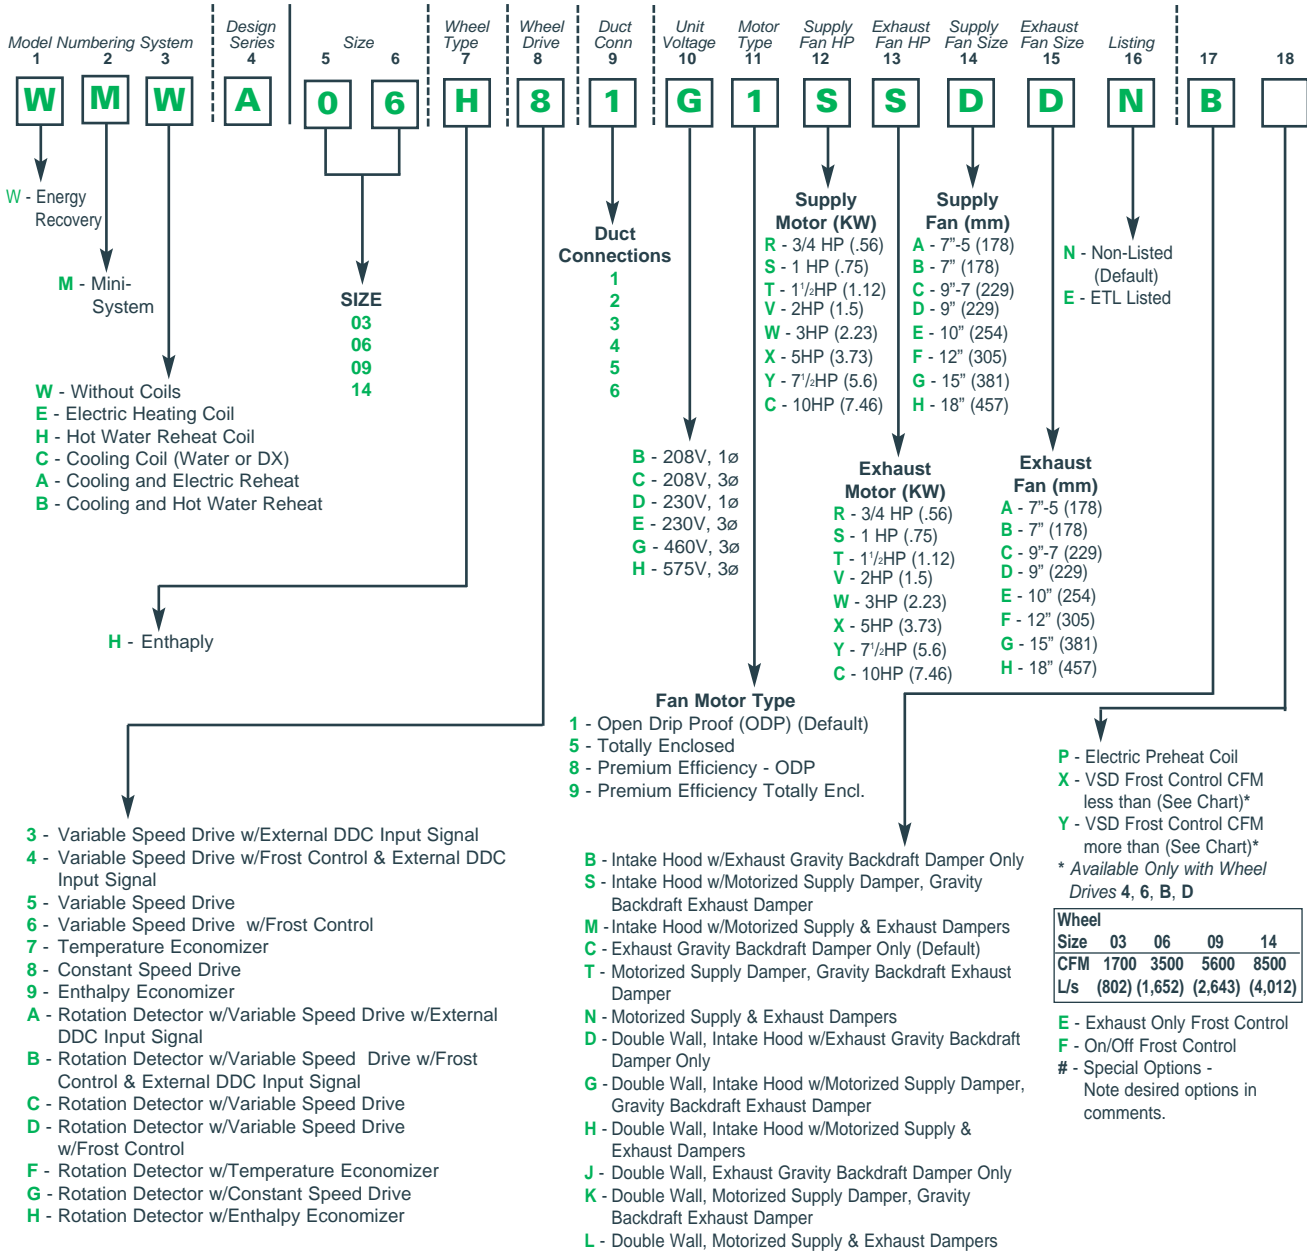

ORDERING INFORMATION

MINISYSTEM

ROOF CURBS