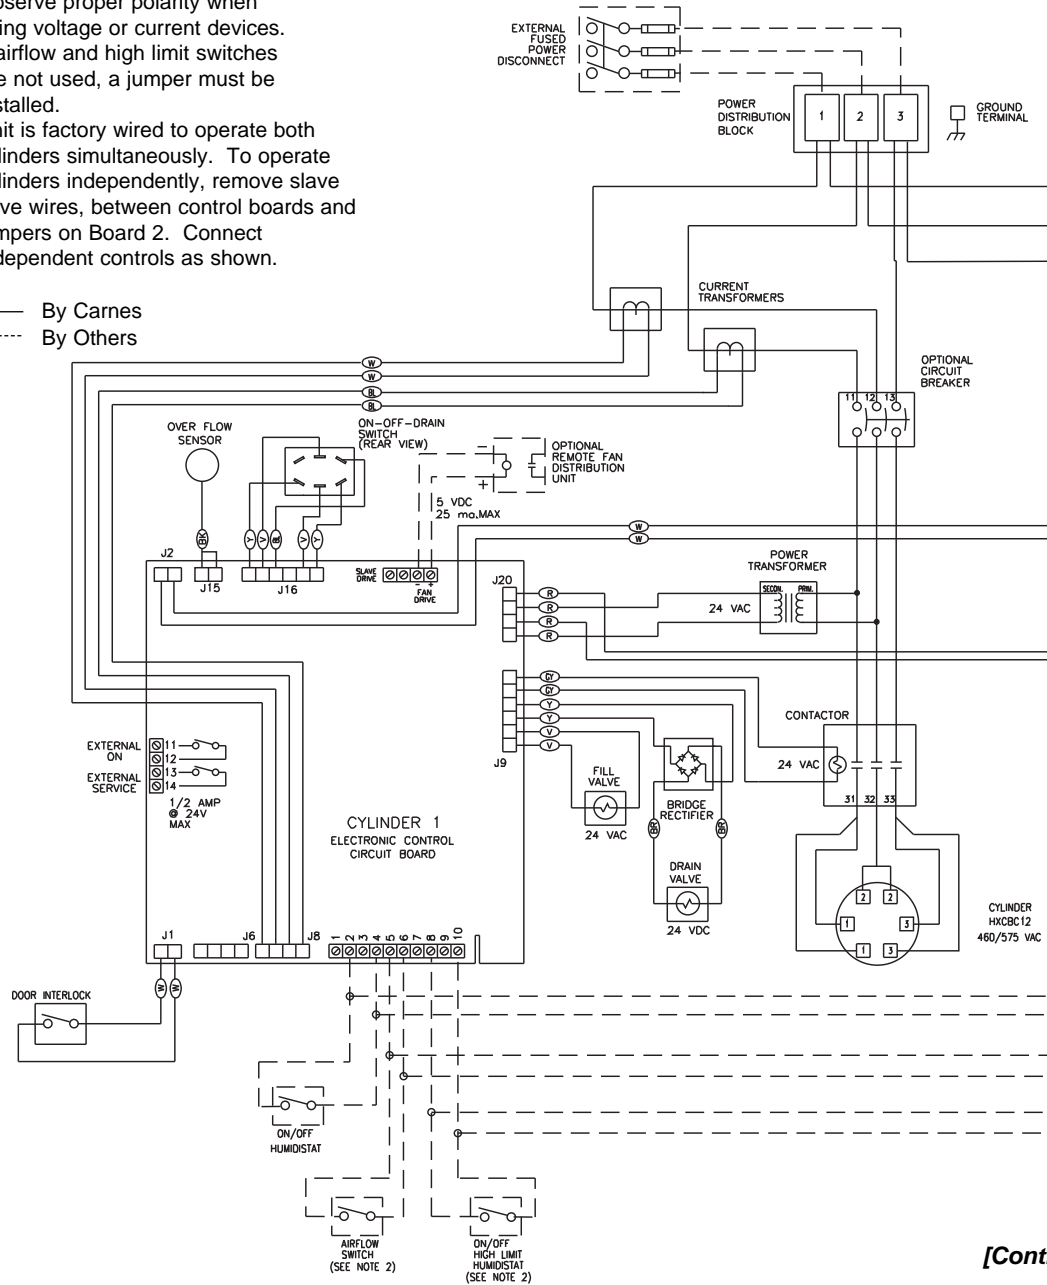

CARNES COMPANY 448 S. Main St., P. O. Box 930040, Verona, WI 53593-0040 Phone: (608)845-6411 Fax: (608)845-6504 www.carnes.com

NOTES:

1. Observe proper polarity when using voltage or current devices.
2. If airflow and high limit switches are not used, a jumper must be installed.
3. Unit is factory wired to operate both cylinders simultaneously. To operate cylinders independently, remove slave drive wires, between control boards and jumpers on Board 2. Connect independent controls as shown.

————— By Carnes
- - - - - By Others

[Continued on backside]

OPTIONAL MASTER/SLAVE CONTROL WIRING

OPTIONAL INDEPENDENT CYLINDER CONTROL WIRING

OPTIONAL
PROPORTIONAL
CONTROLS