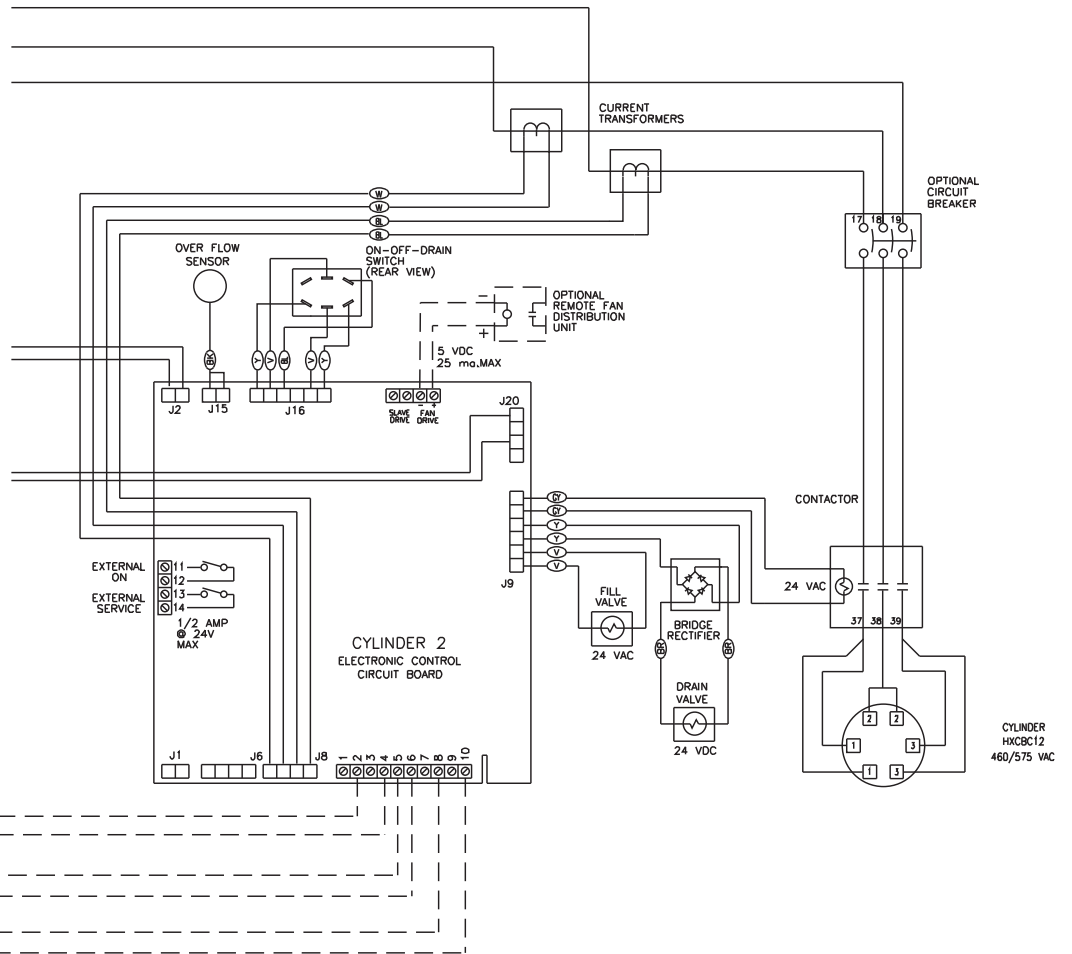

CARNES COMPANY 448 S. Main St., P. O. Box 930040, Verona, WI 53593-0040 Phone: (608)845-6411 Fax: (608)845-6504 www.carnes.com

NOTES:

1. Observe proper polarity when using voltage or current devices.
2. If airflow and high limit switches are not used, a jumper must be installed.
3. Unit is factory wired to operate both cylinders simultaneously. To operate cylinders independently, remove slave drive wires, between control boards and jumpers on Board 2. Connect independent controls as shown.

————— By Carnes
- - - - - By Others

[Continued on backside]

OPTIONAL MASTER/SLAVE CONTROL WIRING

OPTIONAL INDEPENDENT CYLINDER CONTROL WIRING

OPTIONAL
PROPORTIONAL
CONTROLS