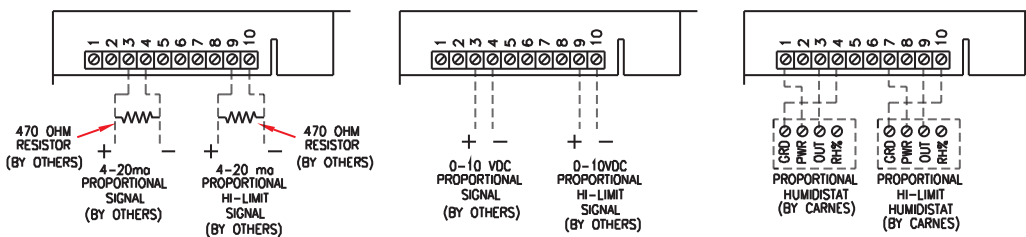

CARNES COMPANY 448 S. Main St., P. O. Box 930040, Verona, WI 53593-0040 Phone: (608)845-6411 Fax: (608)845-6504 www.carnes.com

NOTES:

1. Observe proper polarity when using voltage or current devices.
2. If airflow and high limit switches are not used, a jumper must be installed.
3. Unit is factory wired to operate both cylinders simultaneously. To operate cylinders independently, remove slave drive wires, between control boards and jumpers on Board 2. Connect independent controls as shown.

————— By Carnes
- - - - - By Others

[Continued on backside]

OPTIONAL MASTER/SLAVE CONTROL WIRING

OPTIONAL INDEPENDENT CYLINDER CONTROL WIRING

OPTIONAL
PROPORTIONAL
CONTROLS