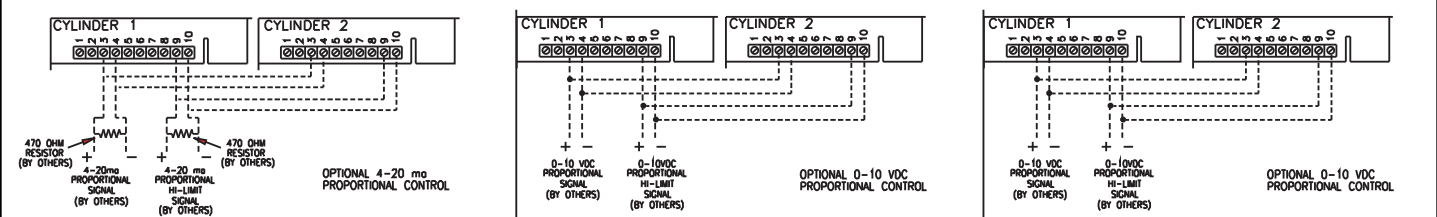

CARNES COMPANY 448 S. Main St., P. O. Box 930040, Verona, WI 53593-0040 Phone: (608)845-6411 Fax: (608)845-6504 www.carnes.com

NOTES:

1. Observe proper polarity when using voltage or current devices.
2. If airflow and high limit switches are not used, a jumper must be installed.
3. Unit is factory wired to operate both cylinders simultaneously. To operate cylinders independently, remove slave drive wires, between control boards and jumpers on Board 2. Connect independent controls as shown.

————— By Carnes
- - - - - By Others

[Continued on backside]

OPTIONAL MASTER/SLAVE CONTROL WIRING

OPTIONAL INDEPENDENT CYLINDER CONTROL WIRING

OPTIONAL
PROPORTIONAL
CONTROLS