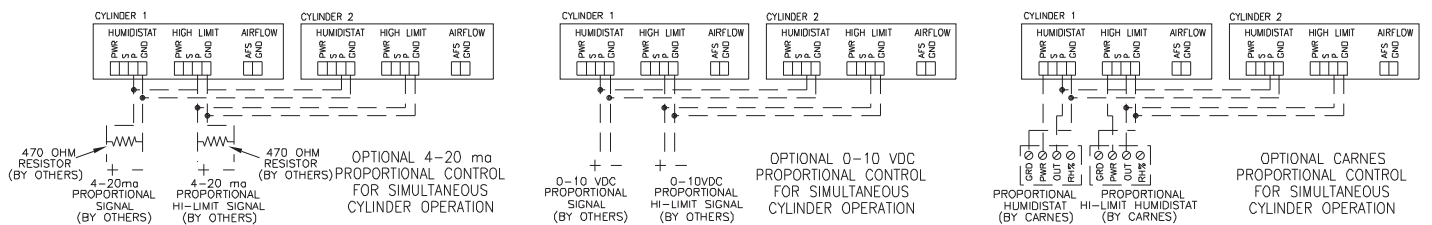

CARNES COMPANY 448 S. Main St., P. O. Box 930040, Verona, WI 53593-0040 Phone: (608)845-6411 Fax: (608)845-6504 www.carnes.com

**NOTES:**

1. Observe proper polarity when using voltage or current devices.
2. If airflow and high limit switches are not used, a jumper must be installed.
3. Unit is factory wired to operate both cylinders simultaneously. To operate cylinders independently, remove slave drive wires between control boards and jumpers on Board 2. Connect independent controls as shown.

————— By Carnes  
 - - - - - By Others

[Continued on backside]

**OPTIONAL MASTER/SLAVE CONTROL WIRING**

### OPTIONAL INDEPENDENT CYLINDER CONTROL WIRING

OPTIONAL PROPORTIONAL CONTROLS