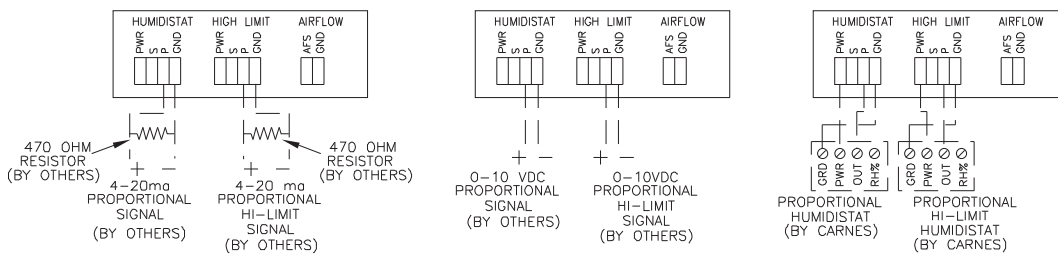

CARNES COMPANY 448 S. Main St., P. O. Box 930040, Verona, WI 53593-0040 Phone: (608)845-6411 Fax: (608)845-6504 www.carnes.com

**NOTES:**

1. Observe proper polarity when using voltage or current devices.
2. If airflow and high limit switches are not used, a jumper must be installed.
3. Unit is factory wired to operate both cylinders simultaneously. To operate cylinders independently, remove slave drive wires between control boards and jumpers on Board 2. Connect independent controls as shown.

————— By Carnes  
 - - - - - By Others

[Continued on backside]

**OPTIONAL MASTER/SLAVE CONTROL WIRING**

### OPTIONAL INDEPENDENT CYLINDER CONTROL WIRING

OPTIONAL PROPORTIONAL CONTROLS