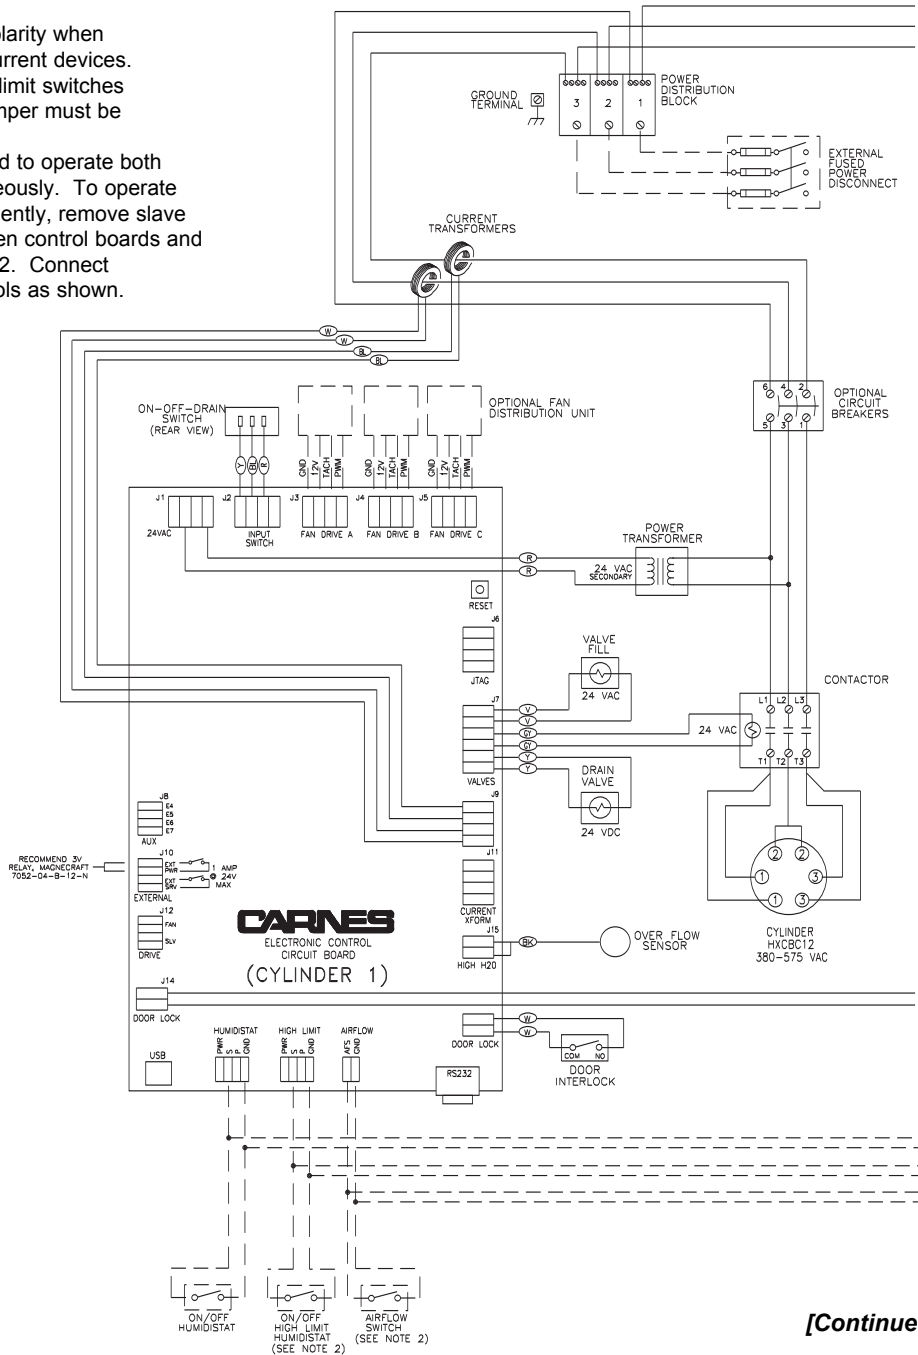

CARNES COMPANY 448 S. Main St., P. O. Box 930040, Verona, WI 53593-0040 Phone: (608)845-6411 Fax: (608)845-6504 www.carnes.com

**NOTES:**

1. Observe proper polarity when using voltage or current devices.
2. If airflow and high limit switches are not used, a jumper must be installed.
3. Unit is factory wired to operate both cylinders simultaneously. To operate cylinders independently, remove slave drive wires between control boards and jumpers on Board 2. Connect independent controls as shown.

————— By Carnes  
 - - - - - By Others

[Continued on backside]

**OPTIONAL MASTER/SLAVE CONTROL WIRING**

### OPTIONAL INDEPENDENT CYLINDER CONTROL WIRING

OPTIONAL PROPORTIONAL CONTROLS