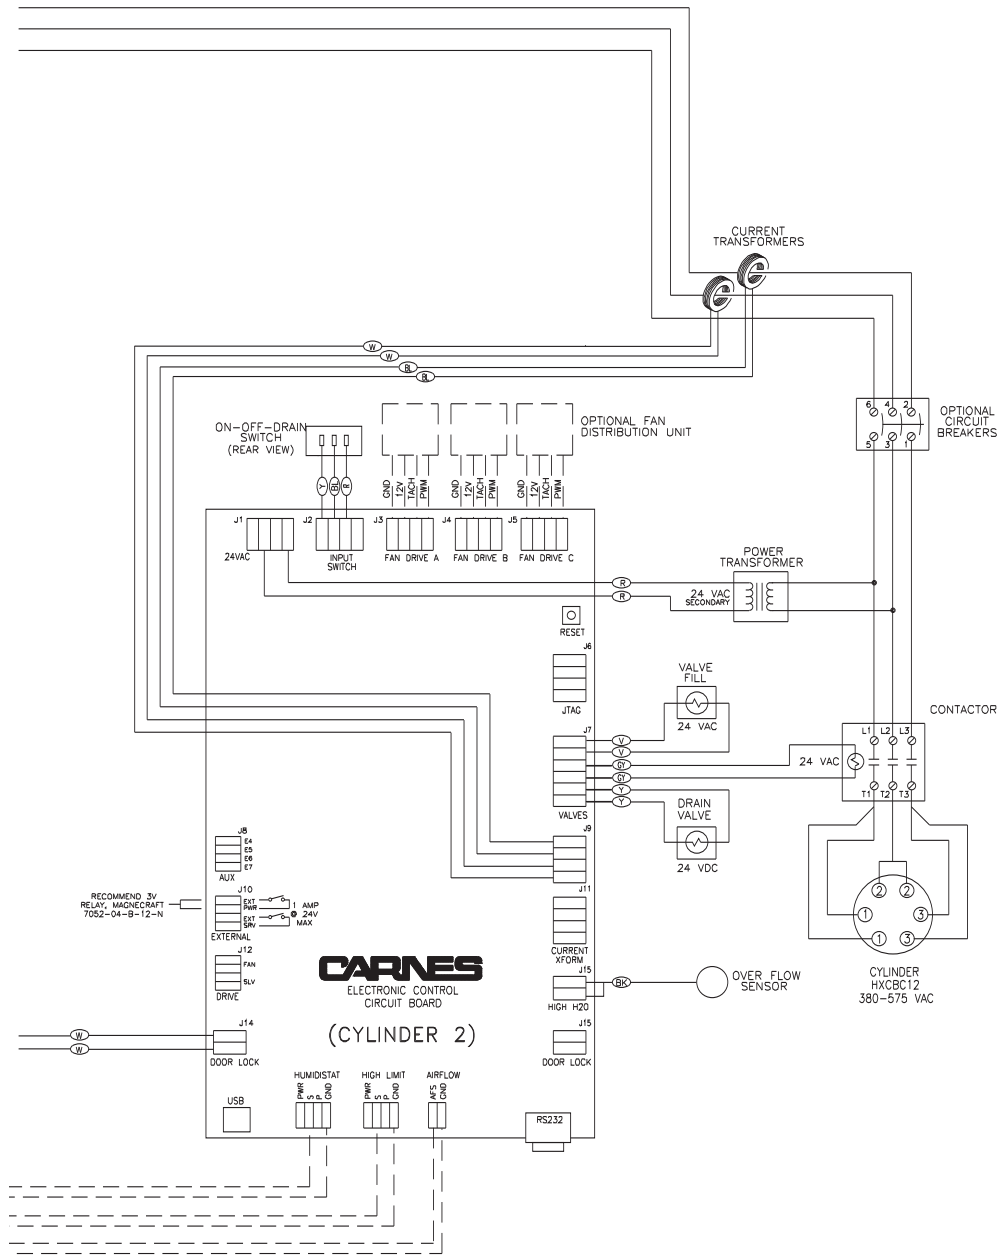

CARNES COMPANY 448 S. Main St., P. O. Box 930040, Verona, WI 53593-0040 Phone: (608)845-6411 Fax: (608)845-6504 www.carnes.com

**NOTES:**

1. Observe proper polarity when using voltage or current devices.
2. If airflow and high limit switches are not used, a jumper must be installed.
3. Unit is factory wired to operate both cylinders simultaneously. To operate cylinders independently, remove slave drive wires between control boards and jumpers on Board 2. Connect independent controls as shown.

————— By Carnes  
 - - - - - By Others

[Continued on backside]

**OPTIONAL MASTER/SLAVE CONTROL WIRING**

### OPTIONAL INDEPENDENT CYLINDER CONTROL WIRING

OPTIONAL PROPORTIONAL CONTROLS