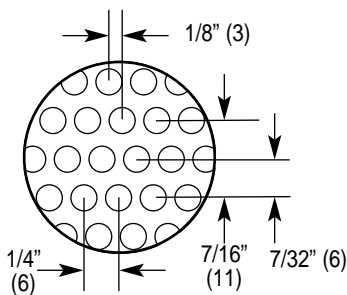

Imperial [IP] Dimensions
Metric (SI) in Parentheses

CARNES COMPANY 448 S. Main St., P. O. Box 930040, Verona, WI 53593-0040 Phone: (608)845-6411 Fax: (608)845-6504 www.carnes.com

Detail of perforated hole pattern.

REAR VIEW

| Model | Size | A |
|---------|-------|---------|
| VXCB-LH | 5 | 9.6875 |
| VXCB-LK | 8/9 | 11.4373 |
| VXCB-LL | 10/15 | 12.625 |

NOTES:

1. Standard color is Carnes Bright White. Other colors are available on request.
2. Perforated material is approximately 51% free area.
3. Metric dimensions are given in millimeters.